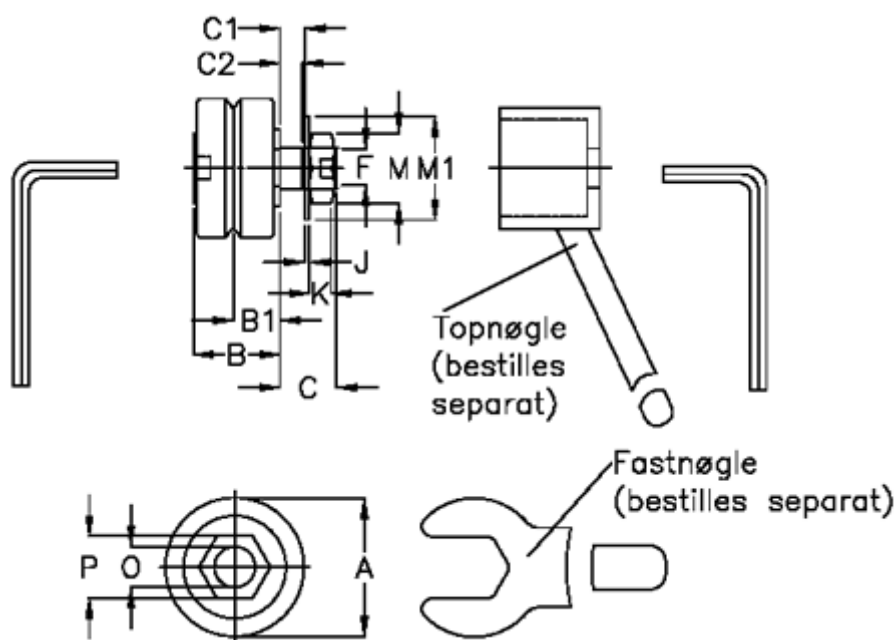

Article number: 057153102501

Description: HEPCO GV3 bearing SJ 25 C
Standard With Short Stud

Measures

a	=	25.0	K	=	5.0
B	=	16.6	M	=	13
B1	=	9.00	M1	=	17
C	=	9.8	O	=	8
C1	=	3.8	P	=	13
C2	=	3.4	Weight kg/1000	=	0.048
F	=	M8 x 1			
J	=	1.00			